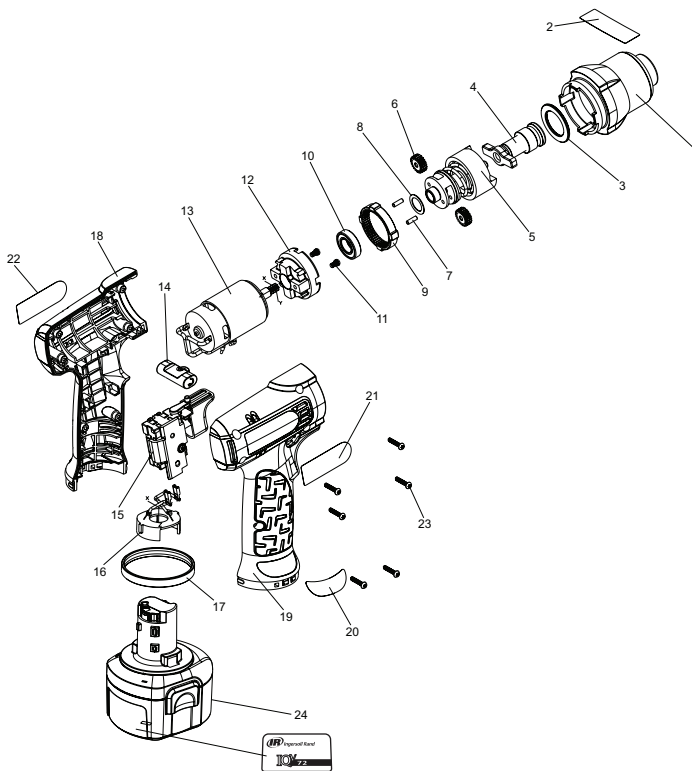

W040 Cordless Impact Wrench Exploded Diagram

(Dwg. 80237944)

W040 Cordless Impact Wrench Parts List

| Item | Part Description | Part Number | Item | Part Description | Part Number |
|------|-------------------------------|-------------|------|------------------------------|-------------|
| * | Hammer Case Kit | W040-K727 | * | Housing Kit | W040-K40 |
| 1 | Hammer Case Assembly | --- | 19 | Right Housing | --- |
| 3 | Washer, Nylon | --- | 18 | Left Housing | --- |
| 2 | Warning Label | --- | 22 | Nameplate | --- |
| 4 | Anvil Kit | W040-K626 | 21 | Info Label | --- |
| 5 | Impact Mechanism Kit | W040-K724 | 20 | Voltage Label | --- |
| * | Planetary Gear Kit | W040-K37 | 23 | Screw, Housing (6 Required) | --- |
| 8 | Washer | --- | 17 | Housing Ring Kit | W040-K339 |
| 6 | Planet Gear (2 Required) | --- | * | Fastener Kit | W040-K105 |
| 7 | Pin (2 Required) | --- | 23 | Screw, Housing (6 Required) | --- |
| 9 | Ring Gear | --- | * | Label Kit | W040-K99 |
| 10 | Bearing, Gear Carrier | --- | 22 | Nameplate | --- |
| 11 | Screw, Gear Case (2 Required) | --- | 21 | Info Label | --- |
| 12 | Gear Case | --- | 2 | Warning Label | --- |
| 13 | Electric Motor Kit | W040-K54 | 20 | Voltage Label | --- |
| 14 | Forward/Reverse Actuator Kit | W040-K75 | 24 | 7.2V Ni-Cd 1QV Battery Pack | N072 |
| 15 | Trigger Kit | W040-K93 | | 7.2V Li-Ion 1QV Battery Pack | BL072 |
| 16 | Battery Connector Kit | W040-K56 | | | |

* Not illustrated

Parts and Maintenance

When the life of the tool has expired, it is recommended that the tool be disassembled, degreased and parts be separated by material so that they can be recycled.